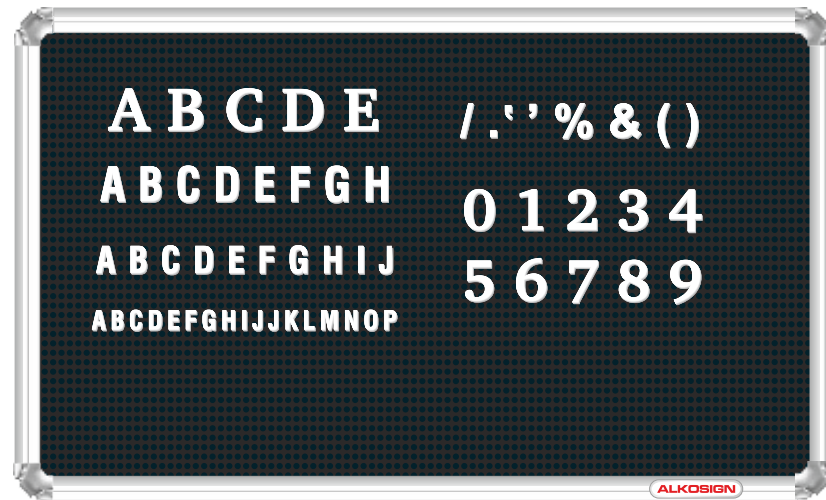

NO OF KEYS	STANDARD SIZE (In mm. Approx.)	ART NO.
20	310 X 500	AKB 20
30	410 X 500	AKB 30
40	520 X 500	AKB 40
50	620 X 500	AKB 50
100	785 X 900	AKB 100

ENGLISH LETTERS & FIGURES FOR PEG BOARDS

- ▶ ASL sets of 112 letters & ASF sets of 100 figures are available for Boards.
- ▶ Available in four sizes in White colour.
- ▶ All sets are packed in plastic boxes.