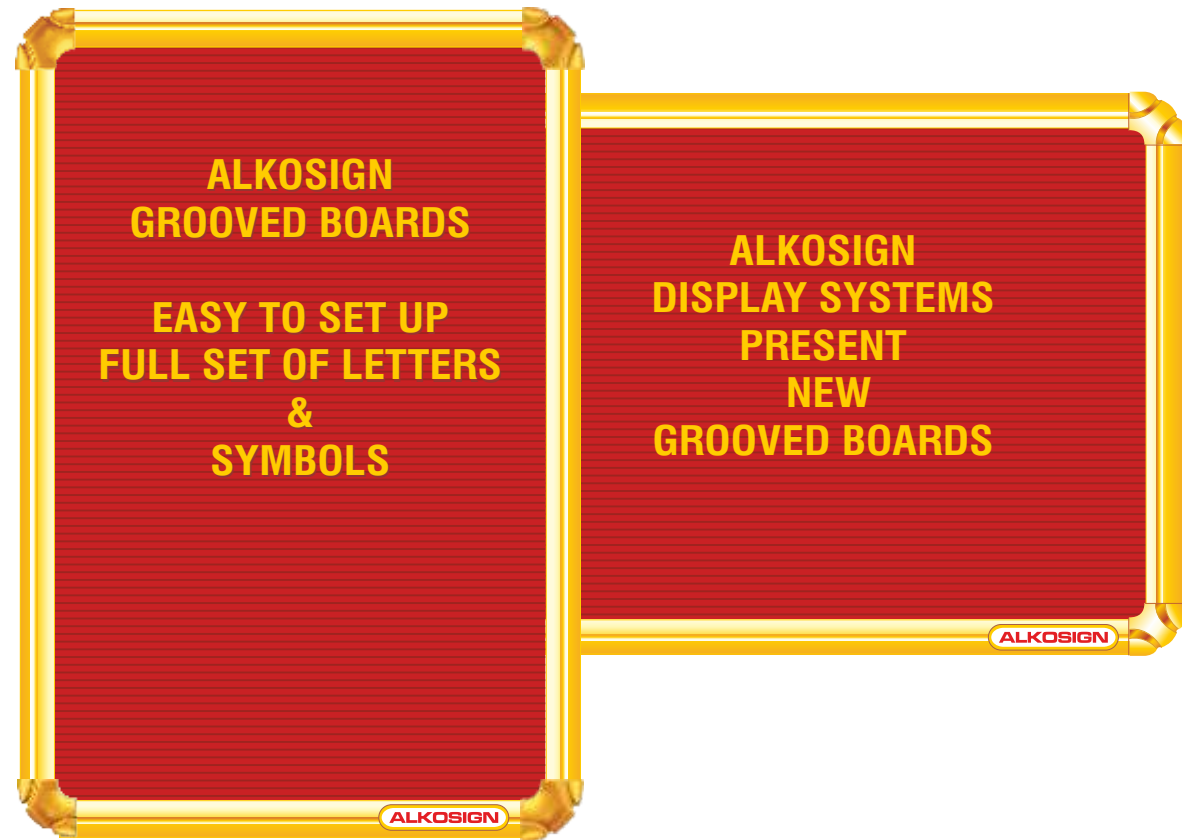

ALKOSIGN GROOVED FELT BOARDS WITH BEST QUALITY FELT.

- Suitable for use in Hotels, Reception Area Leisure centers etc.
- Nine sizes in landscape and Portrait.
- Golden Anodized frame.
- Felt colors available : Red, Maroon & Black.

GROOVED FELT BOARDS

STANDARD SIZE (In mm Approx.)	PORTRAIT ART NO.	STANDARD SIZE (In mm Approx.)	LANDSCAPE ART NO.
300 x 450	AGB/P 3045	450 x 300	AGB/L 4530
450 x 600	AGB/P 4560	600 x 450	AGB/L 6045
600 x 900	AGB/P 6090	900 x 600	AGB/L 9060
900 x 1200	AGB/P 90120	1200 x 900	AGB/L 12090
1200 x 1200	AGB 120120		

GOLDEN LETTERS & FIGURES FOR GROOVED BOARDS.

- Golden foiled plastic letters and figures fit easily in the grooves.
- Three sizes 36mm, 24mm & 18mm

LETTERS SET OFF 112

SIZE OF LETTERS (In mm Approx.)	ART NO.
36 mm.	ASL-G/36
24 mm.	ASL-G/24
18 mm.	ASL-G/18

FIGURES SET OF 100

SIZE OF FIGURES (In mm Approx.)	ART NO.
36 mm.	ASF-G/36
24 mm.	ASF-G/24
18 mm.	ASF-G/18

GROOVED COVER NOTICE BOARDS

- Grooved notice Board.
- Acrylic sheet Front cover with golden aluminium frame.
- Lockable.
- Choice of three colors Red, Maroon & Black
- Provided with two keys.
- Golden letters and figures available.

STANDARD SIZE (In mm Approx.)	ART NO.
450 x 600	AGB/P/C 4560
600 x 900	AGB/P/C 6090
600 x 1200	AGB/P/C 60120
900 x 900	AGB/P/C 9090
900 x 1200	AGB/P/C 90120

GROOVED BOARD PEDESTAL STAND.

- Golden anodized aluminium pipe.
- Stand with heavy golden base.
- Available with or without castors

ART NO.: APSG

Stand without castors.

ART NO.: APSG - C

Stand with castors

Order AGB/P 6090 separately.