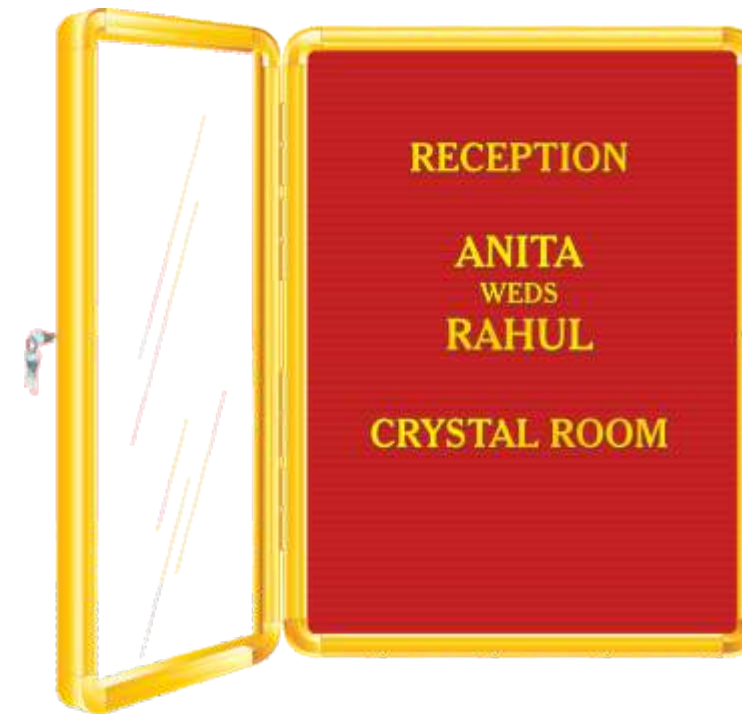

ALKOSIGN GROOVED FELT BOARDS WITH BEST QUALITY FELT.

- Suitable for use in Hotels, Reception Area Leisure centers etc.
- Nine sizes in landscape and Portrait.
- Golden Anodized frame.
- Felt colors available : Red, Maroon & Black.

GROOVED FELT BOARDS

STANDARD SIZE (In mm Approx.)	PORTRAIT ART NO.	STANDARD SIZE (In mm Approx.)	LANDSCAPE ART NO.
300 x 450	AGB/P 3045	450 x 300	AGB/L 4530
450 x 600	AGB/P 4560	600 x 450	AGB/L 6045
600 x 900	AGB/P 6090	900 x 600	AGB/L 9060
900 x 1200	AGB/P 90120	1200 x 900	AGB/L 12090
1200 x 1200	AGB 120120		

GOLDEN LETTERS & FIGURES FOR GROOVED BOARDS.

- Golden foiled plastic letters and figures fit easily in the grooves.
- Three sizes 36mm, 24mm & 18mm

LETTERS SET OFF 112

SIZE OF LETTERS (In mm Approx.)	ART NO.
36 mm.	ASL-G/36
24 mm.	ASL-G/24
18 mm.	ASL-G/18

FIGURES SET OF 100

SIZE OF FIGURES (In mm Approx.)	ART NO.
36 mm.	ASF-G/36
24 mm.	ASF-G/24
18 mm.	ASF-G/18

GROOVED COVER NOTICE BOARDS

- Grooved notice Board.
- Acrylic sheet Front cover with golden aluminium frame.
- Lockable.
- Choice of three colors Red, Maroon & Black
- Provided with two keys.
- Golden letters and figures available.

STANDARD SIZE (In mm Approx.)	ART NO.
450 x 600	AGB/P/C 4560
600 x 900	AGB/P/C 6090
600 x 1200	AGB/P/C 60120
900 x 900	AGB/P/C 9090
900 x 1200	AGB/P/C 90120

GROOVED BOARD PEDESTAL STAND.

- Golden anodized aluminium pipe.
- Stand with heavy golden base.
- Available with or without castors

ART NO.: APSG

Stand without castors.

ART NO.: APSG - C

Stand with castors

Order AGB/P 6090 separately.